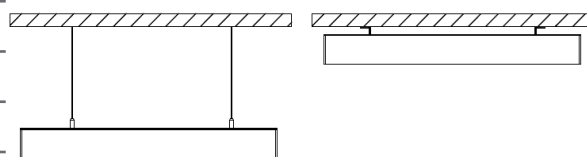

## NL-OLL-1100x60-yyW-xx

### PRODUCT SPECIFICATIONS

|                            |                                   |
|----------------------------|-----------------------------------|
| Product code               | NL-OLL-1100x60-yyW-xx             |
| Voltage                    | 220 V - 240 V                     |
| System power               | 51 W, 48W, 41 W                   |
| Frequency                  | 50–60 Hz                          |
| Power factor (PF)          | 0,95                              |
| LED type                   | Alder AS-5630WxA2-C4C120-0101-YC8 |
| Number of LEDs             | 128 pcs                           |
| Beam angle                 | 120°                              |
| PCB material               | aluminum                          |
| Dimensions                 | 1100 mm × 60 mm × 70 mm           |
| Weight                     | 2,2 kg                            |
| Protection                 | IP20                              |
| Operating temperature (tc) | -20° C – +68° C                   |
| Ambient temperature (ta)   | -20° C – +45° C                   |
| Lifetime (L70)             | min. 70 000 h                     |
| Color rendering index      | Ra>80                             |
| Luminaire color            | silver                            |