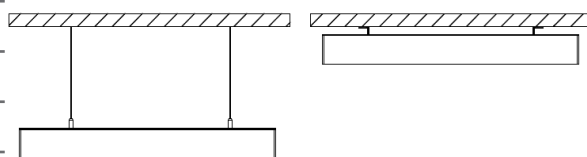

NL-OLL-2175x60-yyW-xx

PRODUCT SPECIFICATIONS

Product code	NL-OLL-2175x60-yyW-xx
Voltage	220 V - 240 V
System power	102 W, 94 W, 83 W
Frequency	50–60 Hz
Power factor (PF)	0,95
LED type	Alder AS-5630WxA2-C4C120-0101-YC8
Number of LEDs	256 pcs
Beam angle	120°
PCB material	aluminum
Dimensions	2175 mm × 60 mm × 70 mm
Weight	4,3 kg
Protection	IP20
Operating temperature (tc)	-20° C – +68° C
Ambient temperature (ta)	-20° C – +45° C
Lifetime (L70)	min. 70 000 h
Color rendering index	Ra>80
Luminaire color	silver

MADE IN EU

DALI

120°

TOUCH
DIM

CLO

IP20

PRODUCT FEATURES

Offico luminaires are linear light fixtures designed for interior lighting. Installation is possible as a surface or pendant luminaire. Offico luminaires are designed especially for modern offices.