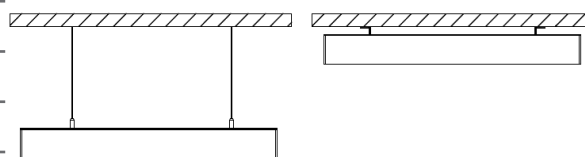

NL-OLL-2975x60-yyW-xx

PRODUCT SPECIFICATIONS

Product code	NL-OLL-2975x60-yyW-xx
Voltage	220 V - 240 V
System power	136 W, 125 W, 115 W
Frequency	50–60 Hz
Power factor (PF)	0,95
LED type	Alder AS-5630WxA2-C4C120-0101-YC8
Number of LEDs	352 pcs
Beam angle	120°
PCB material	aluminum
Dimensions	2975 mm × 60 mm × 70 mm
Weight	5,8 kg
Protection	IP20
Operating temperature (tc)	-20° C – +68° C
Ambient temperature (ta)	-20° C – +45° C
Lifetime (L70)	min. 70 000 h
Color rendering index	Ra>80
Luminaire color	silver

MADE IN EU

DALI

120°

TOUCH
DIM

CLO

IP20

PRODUCT FEATURES

Offico luminaires are linear light fixtures designed for interior lighting. Installation is possible as a surface or pendant luminaire. Offico luminaires are designed especially for modern offices.