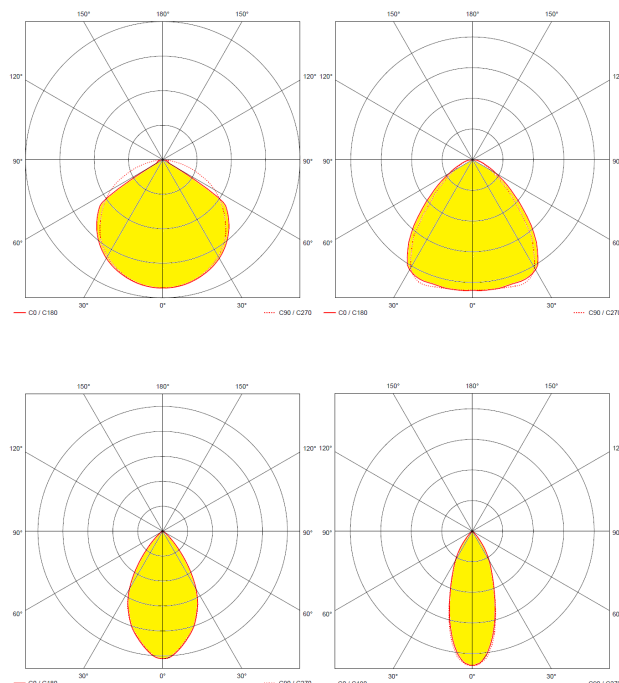

PRODUCT FEATURES

The Starline 75W, manufactured with the latest Alder LED technology, is suitable for manufacturing halls, warehouses, workshops, etc.

The Starline series has a high quality aluminum body for optimal heat dissipation. The light weight of the luminaire contributes to a simple assembly.

The luminaire is also available as a DALI version, which offers various dimming and control options. With the CLO function, a constant luminous flux can be set.

With several possible beam angles, the luminaire is ideal for installation in different heights and situations.

COLOR TEMPERATURE AND LUMINOUS FLUX

order no.	product code	diffuser / angle	CCT	color temperature	luminous flux
52370-50	NL-SLL-500×195-75W-WD-c	clear / 120°	5 000 K	daylight white	10 630 lm
52370-40	NL-SLL-500×195-75W-WN-c	clear / 120°	4 000 K	normal white	10 630 lm
52372-50	NL-SLL-500×195-75W-WD-90	clear / 90°	5 000 K	daylight white	10 280 lm
52372-40	NL-SLL-500×195-75W-WN-90	clear / 90°	4 000 K	normal white	10 280 lm
52373-50	NL-SLL-500×195-75W-WD-60	clear / 60°	5 000 K	daylight white	10 280 lm
52373-40	NL-SLL-500×195-75W-WN-60	clear / 60°	4 000 K	normal white	10 280 lm
52374-50	NL-SLL-500×195-75W-WD-30	clear / 30°	5 000 K	daylight white	10 280 lm
52374-40	NL-SLL-500×195-75W-WN-30	clear / 30°	4 000 K	normal white	10 280 lm
52371-50	NL-SLL-500×195-75W-WD-m	milky / 120°	5 000 K	daylight white	8 670 lm
52371-40	NL-SLL-500×195-75W-WN-m	milky / 120°	4 000 K	normal white	8 670 lm