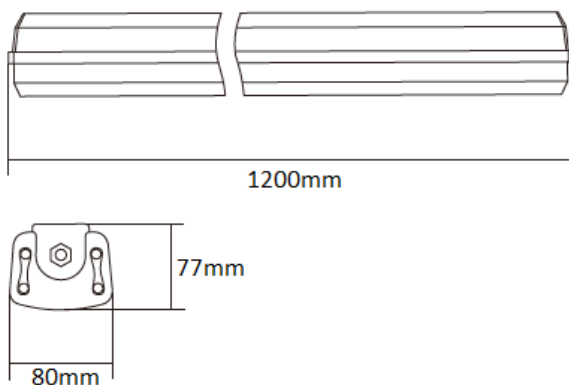

TPL 1200 48W

LINEAR LUMINAIRE

NL-TPL-1200x80-48W-xx-z

PRODUCT SPECIFICATIONS

Product code	NL-TPL-1200x80-48W-xx-z
Voltage	220 V - 240 V
LED driver	OSRAM OT FIT 55/220-240/1A0 CS L
System power	48 W
Frequency	50–60 Hz
Power factor (PF)	0,98
LED type	AS-5630WxA2-C2C065-0101-YCx-LTH
Number of LEDs	128 pcs
Beam angle	120°
PCB material	aluminum
Dimensions	1200mm x 80mm x 77mm
Weight	2,7 kg
Protection	IP65
Operating temperature (tc)	-20° C – +68° C
Ambient temperature (ta)	-20° C – +45° C
Lifetime (L70)	min. 70 000 h
Color rendering index	Ra > 80

MADE IN EU

IP65

DALI

TOUCH
DIM

CLO

IK08

EMERG.

120°

A high-quality aluminium body provides excellent heat dissipation.

TPL 1200 48W

LINEAR LUMINAIRE

PRODUCT FEATURES

Quality and versatile linear TPL luminaires are particularly suitable for lighting in industry systems, corridors and workshops. The high IP code protects the luminaire from dust particles and adverse the effects of industrial environments.