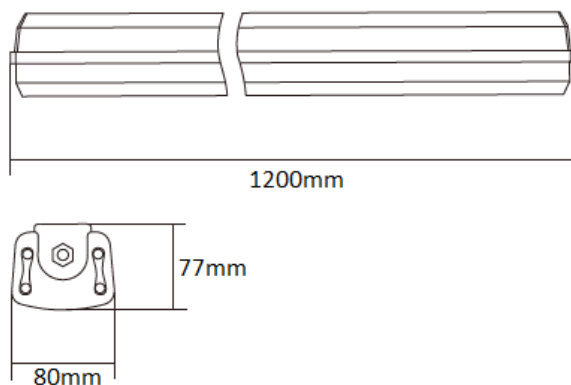

A high-quality aluminium body provides excellent heat dissipation.