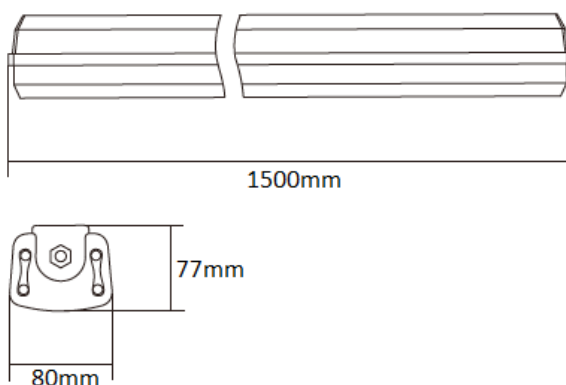

TPL 1500 63W

LINEAR LUMINAIRE

NL-TPL-1500x80-63W-xx-z

PRODUCT SPECIFICATIONS

Product code	NL-TPL-1500x80-63W-xx-z
Voltage	220 V - 240 V
LED driver	OSRAM OT FIT 75/220-240/1A4 CS L G2
System power	63 W
Frequency	50–60 Hz
Power factor (PF)	0,98
LED type	AS-5630WxA2-C2C065-0101-YCx-LTH
Number of LEDs	160 pcs
Beam angle	120°
PCB material	aluminum
Dimensions	1500mm x 80mm x 77mm
Weight	3,1 kg
Protection	IP65
Operating temperature (tc)	-20° C – +68° C
Ambient temperature (ta)	-20° C – +45° C
Lifetime (L70)	min. 70 000 h
Color rendering index	Ra > 80

MADE IN EU

IP65

DALI

TOUCH
DIM

CLO

IK08

EMERG.

120°