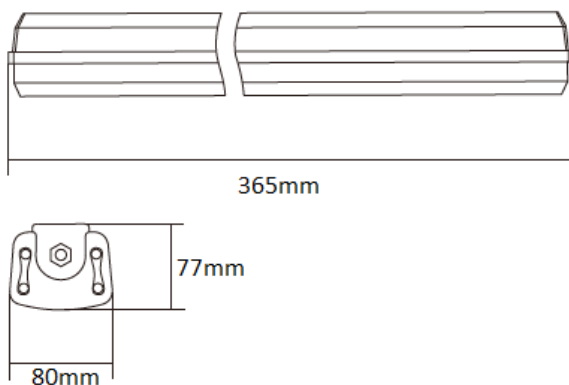

TPL 365 14W

LINEAR LUMINAIRE

NL-TPL-365x80-14W-xx-z

PRODUCT SPECIFICATIONS

Product code	NL-TPL-365x80-14W-xx-z
Voltage	220 V - 240 V
LED driver	OSRAM OT FIT 15/220-240/500 LT2 S
System power	14 W
Frequency	50–60 Hz
Power factor (PF)	0,98
LED type	AS-5630WxA2-C2C065-0101-YCx-LTH
Number of LEDs	32 pcs
Beam angle	120°
PCB material	aluminum
Dimensions	365mm x 80mm x 77mm
Weight	0,9 kg
Protection	IP65
Operating temperature (tc)	-20° C – +68° C
Ambient temperature (ta)	-20° C – +45° C
Lifetime (L70)	min. 70 000 h
Color rendering index	Ra > 80

MADE IN EU

IP65

DALI

TOUCH
DIM

IK08

CLO

A high-quality aluminium body provides excellent heat dissipation.

TPL 365 14W