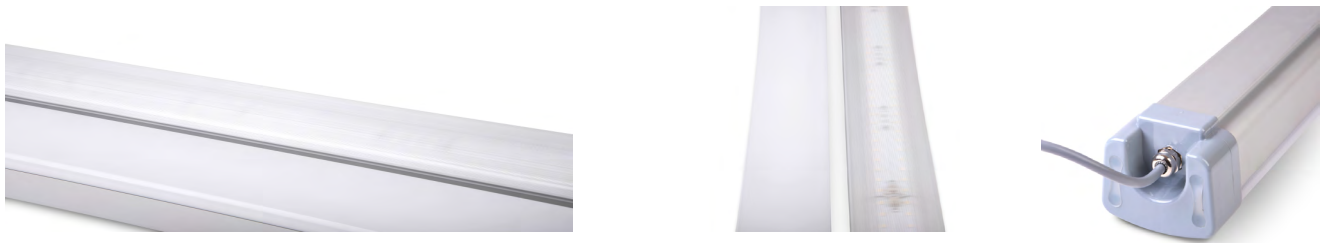

TPL 635 26W

LINEAR LUMINAIRE

NL-TPL-635x80-26W-xx-z

PRODUCT SPECIFICATIONS

Product code	NL-TPL-635x80-26W-xx-z
Voltage	220 V - 240 V
LED driver	OSRAM OT FIT 35/220-240/700 CS L G2
System power	26 W
Frequency	50–60 Hz
Power factor (PF)	0,98
LED type	AS-5630WxA2-C2C065-0101-YCx-LTH
Number of LEDs	64 pcs
Beam angle	120°
PCB material	aluminum
Dimensions	635mm x 80mm x 77mm
Weight	1,6 kg
Protection	IP65
Operating temperature (tc)	-20° C – +68° C
Ambient temperature (ta)	-20° C – +45° C
Lifetime (L70)	min. 70 000 h
Color rendering index	Ra > 80

MADE IN EU

IP65

DALI

TOUCH
DIM

IK08

CLO

A high-quality aluminium body provides excellent heat dissipation.

TPL 635 26W

LINEAR LUMINAIRE

PRODUCT FEATURES

Quality and versatile linear TPL luminaires are particularly suitable for lighting in industry systems, corridors and workshops. The high IP code protects the luminaire from dust particles and adverse the effects of industrial environments.

The aluminum body ensures optimum heat dissipation. The light fixture can be mounted with brackets directly to the ceiling or as a pendant luminaire.

TPL luminaires come with a milky diffuser as standard. A clear diffuser can be used for higher ceilings. The fixture can be equipped with DALI.