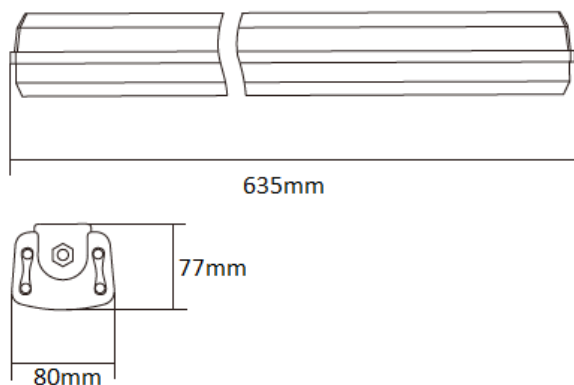

TPL 635 26W

LINEAR LUMINAIRE

NL-TPL-635x80-26W-xx-z

PRODUCT SPECIFICATIONS

Product code	NL-TPL-635x80-26W-xx-z
Voltage	220 V - 240 V
LED driver	OSRAM OT FIT 35/220-240/700 CS L G2
System power	26 W
Frequency	50–60 Hz
Power factor (PF)	0,98
LED type	AS-5630WxA2-C2C065-0101-YCx-LTH
Number of LEDs	64 pcs
Beam angle	120°
PCB material	aluminum
Dimensions	635mm x 80mm x 77mm
Weight	1,6 kg
Protection	IP65
Operating temperature (tc)	-20° C – +68° C
Ambient temperature (ta)	-20° C – +45° C
Lifetime (L70)	min. 70 000 h
Color rendering index	Ra > 80

MADE IN EU

IP65

DALI

TOUCH
DIM

IK08

CLO

A high-quality aluminium body provides excellent heat dissipation.

TPL 635 26W