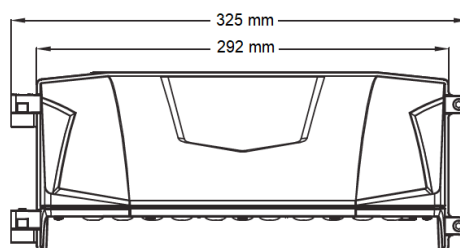

Wall Pack 72W

WALL LUMINAIRE

NL-WPL-325x195-72W-xx

PRODUCT SPECIFICATIONS

Product code	NL-WPL-325x195-72W-xx
Voltage	220 V - 240 V
LED driver	Meanwell
System power	72 W
Max. qty on cir. br. 16A (B)	9 luminaires
Frequency	50–60 Hz
Power factor (PF)	0,95
LED type	Alder AS-5258WxA2-C2C210-0303
Number of LEDs	42 pcs
Beam angle	130°/60°
PCB material	aluminum
Dimensions	325mm x 195mm x 128mm
Weight	4,5 kg
Protection	IP65
Ambient temperature (ta)	-20° C – +45° C
Lifetime (L80)	min. 75 000 h
Color rendering index	Ra>80
Color tolerance	3 SDCM
Housing color	black

MADE IN EU

IP65

IK08

130°/60°

Wall Pack 72W

WALL LUMINAIRE

COLOR TEMPERATURE AND LUMINOUS FLUX

order no.	product code	color temperature	CCT	luminous flux
54307-65	NL-WPL-325x195-72W-WC	cold white	6 500 K	9 760 lm
54307-50	NL-WPL-325x195-72W-WD	daylight white	5 000 K	9 760 lm
54307-40	NL-WPL-325x195-72W-WN	normal white	4 000 K	9 760 lm
54307-30	NL-WPL-325x195-72W-WW	warm white	3 000 K	8 790 lm