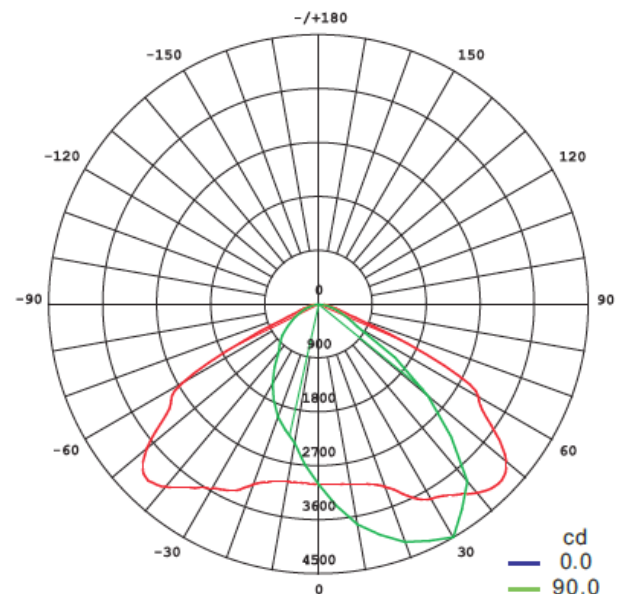

Wall Pack 72W

WALL LUMINAIRE

NL-WPL-325x195-72W-xx

PRODUCT SPECIFICATIONS

Product code	NL-WPL-325x195-72W-xx
Voltage	220 V - 240 V
LED driver	Meanwell
System power	72 W
Max. qty on cir. br. 16A (B)	9 luminaires
Frequency	50–60 Hz
Power factor (PF)	0,95
LED type	Alder AS-5258WxA2-C2C210-0303
Number of LEDs	42 pcs
Beam angle	130°/60°
PCB material	aluminum
Dimensions	325mm x 195mm x 128mm
Weight	4,5 kg
Protection	IP65
Ambient temperature (ta)	-20° C – +45° C
Lifetime (L80)	min. 75 000 h
Color rendering index	Ra>80
Color tolerance	3 SDCM
Housing color	black

MADE IN EU

IP65

IK08

130°/60°

Wall Pack 72W

WALL LUMINAIRE

COLOR TEMPERATURE AND LUMINOUS FLUX

order no.	product code	color temperature	CCT	luminous flux
54307-65	NL-WPL-325x195-72W-WC	cold white	6 500 K	9 760 lm
54307-50	NL-WPL-325x195-72W-WD	daylight white	5 000 K	9 760 lm
54307-40	NL-WPL-325x195-72W-WN	normal white	4 000 K	9 760 lm
54307-30	NL-WPL-325x195-72W-WW	warm white	3 000 K	8 790 lm

Asymmetric optics of the light fixture ensure that the light is directed correctly.

Uniform light distribution by using asymmetric optics

Similar products:

Wall Pack 40W

order no.	product code	color temperature	CCT	luminous flux
54303-65	NL-WPS-235x165-40W-WC	cold white	6 500 K	5 420 lm
54303-50	NL-WPS-235x165-40W-WD	daylight white	5 000 K	5 420 lm
54303-40	NL-WPS-235x165-40W-WN	normal white	4 000 K	5 420 lm
54303-30	NL-WPS-235x165-40W-WW	warm white	3 000 K	4 880 lm