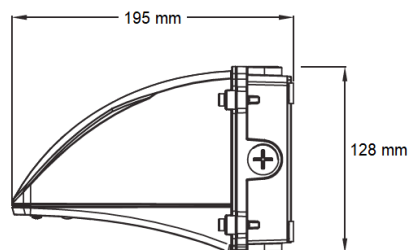

Wall Pack 72W

WALL LUMINAIRE

NL-WPL-325x195-72W-xx

PRODUCT SPECIFICATIONS

Product code	NL-WPL-325x195-72W-xx
Voltage	220 V - 240 V
LED driver	Meanwell
System power	72 W
Max. qty on cir. br. 16A (B)	9 luminaires
Frequency	50–60 Hz
Power factor (PF)	0,95
LED type	Alder AS-5258WxA2-C2C210-0303
Number of LEDs	42 pcs
Beam angle	130°/60°
PCB material	aluminum
Dimensions	325mm x 195mm x 128mm
Weight	4,5 kg
Protection	IP65
Ambient temperature (ta)	-20° C – +45° C
Lifetime (L80)	min. 75 000 h
Color rendering index	Ra>80
Color tolerance	3 SDCM
Housing color	black

MADE IN EU

IP65

IK08

130°/60°

Wall Pack 72W

WALL LUMINAIRE

COLOR TEMPERATURE AND LUMINOUS FLUX

order no.	product code	color temperature	CCT	luminous flux
54307-65	NL-WPL-325x195-72W-WC	cold white	6 500 K	9 760 lm
54307-50	NL-WPL-325x195-72W-WD	daylight white	5 000 K	9 760 lm
54307-40	NL-WPL-325x195-72W-WN	normal white	4 000 K	9 760 lm
54307-30	NL-WPL-325x195-72W-WW	warm white	3 000 K	8 790 lm

Asymmetric optics of the light fixture ensure that the light is directed correctly.

Uniform light distribution by using asymmetric optics

Similar products:

Wall Pack 40W

order no.	product code	color temperature	CCT	luminous flux
54303-65	NL-WPS-235x165-40W-WC	cold white	6 500 K	5 420 lm
54303-50	NL-WPS-235x165-40W-WD	daylight white	5 000 K	5 420 lm
54303-40	NL-WPS-235x165-40W-WN	normal white	4 000 K	5 420 lm
54303-30	NL-WPS-235x165-40W-WW	warm white	3 000 K	4 880 lm