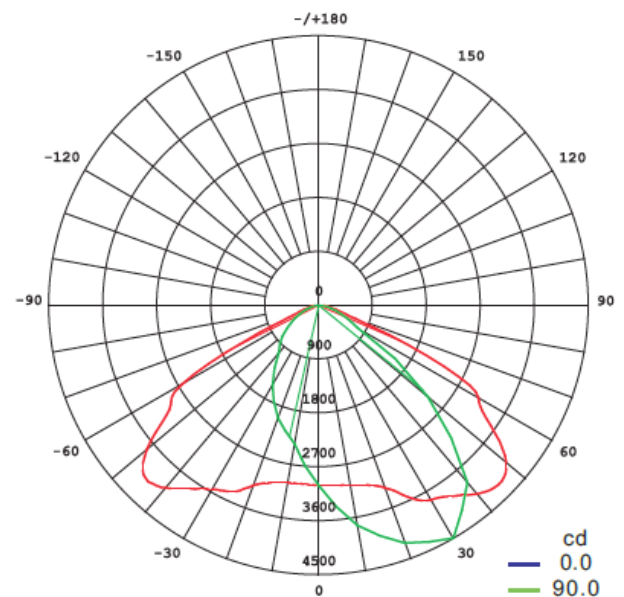

Wall Pack 40W

WALL LUMINAIRE

NL-WPS-235x165-40W-xx

PRODUCT SPECIFICATIONS

Product code	NL-WPS-235x165-40W-xx
Voltage	220 V - 240 V
LED driver	TCI
System power	40 W
Max. qty on cir. br. 16A (B)	50 luminaires
Frequency	50–60 Hz
Power factor (PF)	0,95
LED type	Alder AS-5258WxA2-C2C210-0303
Number of LEDs	20 pcs
Beam angle	130°/60°
PCB material	aluminum
Dimensions	235mm x 165mm x 108mm
Weight	1,9 kg
Protection	IP65
Ambient temperature (ta)	-20° C – +45° C
Lifetime (L80)	min. 75 000 h
Color rendering index	Ra>80
Color tolerance	3 SDCM
Housing color	black

MADE IN EU

IP65

IK08

130°/60°

Wall Pack 40W

WALL LUMINAIRE

COLOR TEMPERATURE AND LUMINOUS FLUX

order no.	product code	color temperature	CCT	luminous flux
54303-65	NL-WPS-235x165-40W-WC	cold white	6 500 K	5 420 lm
54303-50	NL-WPS-235x165-40W-WD	daylight white	5 000 K	5 420 lm
54303-40	NL-WPS-235x165-40W-WN	normal white	4 000 K	5 420 lm
54303-30	NL-WPS-235x165-40W-WW	warm white	3 000 K	4 880 lm

Asymmetric optics of the light fixture ensure that the light is directed correctly.

Uniform light distribution by using asymmetric optics

Similar products:

Wall Pack 72W

order no.	product code	color temperature	CCT	luminous flux
54307-65	NL-WPL-325x195-72W-WC	cold white	6 500 K	9 760 lm
54307-50	NL-WPL-325x195-72W-WD	daylight white	5 000 K	9 760 lm
54307-40	NL-WPL-325x195-72W-WN	normal white	4 000 K	9 760 lm
54307-30	NL-WPL-325x195-72W-WW	warm white	3 000 K	8 790 lm