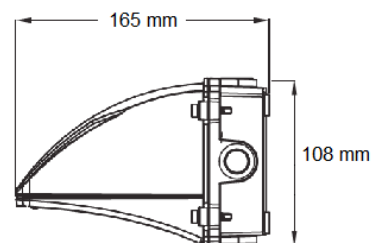

Wall Pack 40W

WALL LUMINAIRE

NL-WPS-235x165-40W-xx

PRODUCT SPECIFICATIONS

Product code	NL-WPS-235x165-40W-xx
Voltage	220 V - 240 V
LED driver	TCI
System power	40 W
Max. qty on cir. br. 16A (B)	50 luminaires
Frequency	50–60 Hz
Power factor (PF)	0,95
LED type	Alder AS-5258WxA2-C2C210-0303
Number of LEDs	20 pcs
Beam angle	130°/60°
PCB material	aluminum
Dimensions	235mm x 165mm x 108mm
Weight	1,9 kg
Protection	IP65
Ambient temperature (ta)	-20° C – +45° C
Lifetime (L80)	min. 75 000 h
Color rendering index	Ra>80
Color tolerance	3 SDCM
Housing color	black

MADE IN EU

IP65

IK08

130°/60°

Wall Pack 40W

WALL LUMINAIRE

COLOR TEMPERATURE AND LUMINOUS FLUX

order no.	product code	color temperature	CCT	luminous flux
54303-65	NL-WPS-235x165-40W-WC	cold white	6 500 K	5 420 lm
54303-50	NL-WPS-235x165-40W-WD	daylight white	5 000 K	5 420 lm
54303-40	NL-WPS-235x165-40W-WN	normal white	4 000 K	5 420 lm
54303-30	NL-WPS-235x165-40W-WW	warm white	3 000 K	4 880 lm