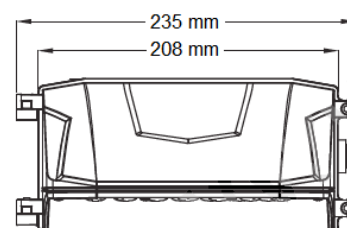

Wall Pack 40W

WALL LUMINAIRE

NL-WPS-235x165-40W-xx

PRODUCT SPECIFICATIONS

Product code	NL-WPS-235x165-40W-xx
Voltage	220 V - 240 V
LED driver	TCI
System power	40 W
Max. qty on cir. br. 16A (B)	50 luminaires
Frequency	50–60 Hz
Power factor (PF)	0,95
LED type	Alder AS-5258WxA2-C2C210-0303
Number of LEDs	20 pcs
Beam angle	130°/60°
PCB material	aluminum
Dimensions	235mm x 165mm x 108mm
Weight	1,9 kg
Protection	IP65
Ambient temperature (ta)	-20° C – +45° C
Lifetime (L80)	min. 75 000 h
Color rendering index	Ra>80
Color tolerance	3 SDCM
Housing color	black

MADE IN EU

IP65

IK08

130°/60°

Wall Pack 40W

WALL LUMINAIRE

COLOR TEMPERATURE AND LUMINOUS FLUX

order no.	product code	color temperature	CCT	luminous flux
54303-65	NL-WPS-235x165-40W-WC	cold white	6 500 K	5 420 lm
54303-50	NL-WPS-235x165-40W-WD	daylight white	5 000 K	5 420 lm
54303-40	NL-WPS-235x165-40W-WN	normal white	4 000 K	5 420 lm
54303-30	NL-WPS-235x165-40W-WW	warm white	3 000 K	4 880 lm